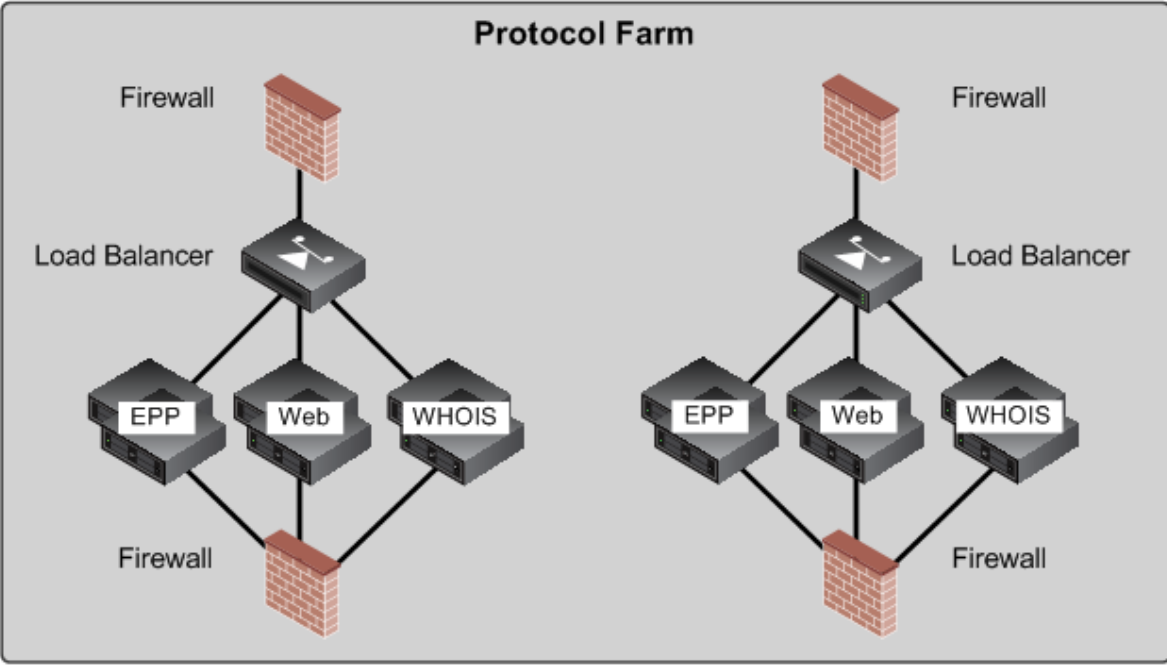

Table 25-3 EPP Extensions

012 AG

Figure 25-1 Protocol Farm