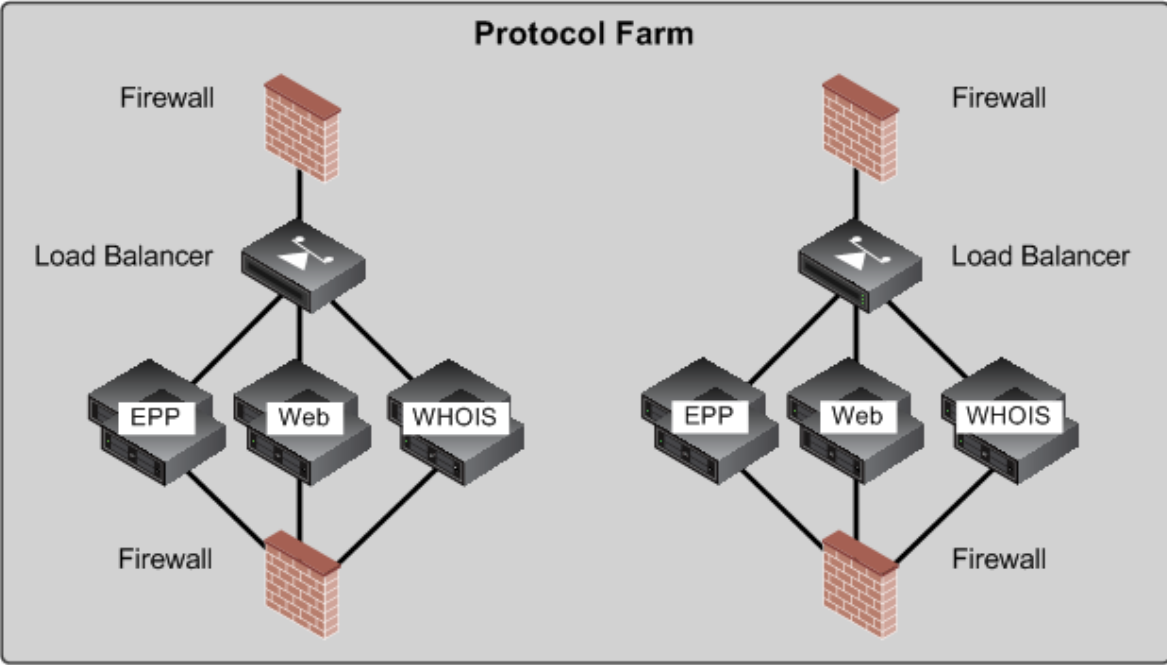

Table 25-3 EPP Extensions

012 AG

Figure 25-1 Protocol Farm