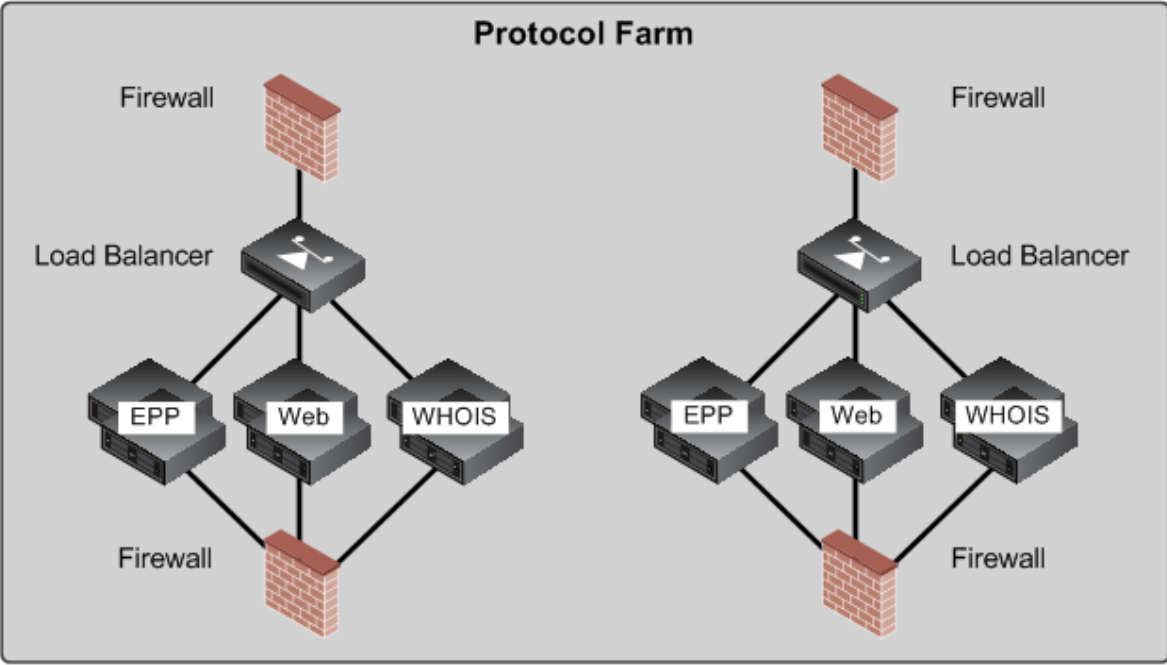

Table 25-3 EPP Extensions

012 AG

Figure 25-1 Protocol Farm